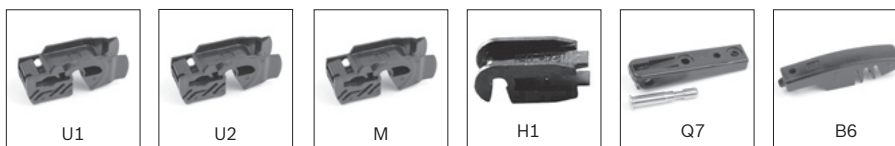

*Adapter is pre-installed on the windshield wiper.