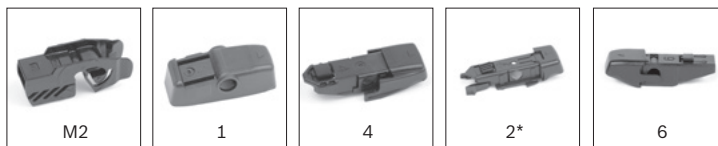

## Conventional Technology

*Excel+™, MicroEdge™, DirectConnect™*

The most recognized category is called a conventional blade. Conventional blades have a metal framework that holds the rubber in place. Drivers who use conventional blades may opt to upgrade to a beam blade for the winter season to minimize snow and ice build-up that can collect in the frame and affect wiping quality of a conventional windshield wiper.

**FOCUS™**

*Beam*

Product Feature	Product Benefit
NightView™ technology	Single core construction fuses the blade to base connector to provide uniform wiping stability Reduces blur for optimal night clarity
NightSpoiler	Reduces glare from reflective lights and repels water droplets to increase visibility
<b>ClearMax 365™</b> , an exclusive patented rubber technology	Optimum visibility in all weather conditions Provides up to 40% longer performance life than other premium blades
SafeCheck indicator	A reminder to check the wiping performance of the blades for safer driving in rain, sleet or snow when the indicator turns yellow

P/N	Blade Length		Hook Arm		Side Lock		Pinch Tab	Top Lock			
	Inches	mm	9x3	9x4	22mm	19mm		19mm	16mm	BMW	Denso
FS13	13	340	M2*	M2*							
FS15	15	380	M2*	M2*							
FS16	16	400	M2*	M2*							
FS17	17	425	M2*	M2*							
FS18	18	450	M2*	M2*							
FS19	19	475	M2*	M2*							
FS20	20	500	M2*	M2*							
FS21	21	525	M2*	M2*							
FS22	22	550	M2*	M2*							
FS24	24	600	M2*	M2*							
FS26	26	650	M2*	M2*							
FS28	28	700	M2*	M2*							
FS130E	13	340					2*	2*		2*	6
FS150E	15	380					2*	2*		2*	6
FS170E	17	425			1	1	2*	2*		2*	6
FS180E	18	450			1	1	2*	2*	4	2*	6
FS190E	19	475			1	1	2*	2*	4	2*	6
FS200E	20	500			1	1	2*	2*	4	2*	6
FS210E	21	525			1	1	2*	2*	4	2*	6
FS220E	22	550			1	1	2*	2*	4	2*	6
FS240E	24	600			1	1	2*	2*	4	2*	6
FS260E	26	650			1	1	2*	2*	4	2*	6
FS280E	28	700			1	1	2*	2*	4	2*	6