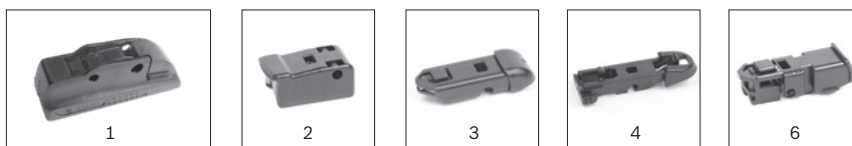

## Clear Advantage™

Beam

(1)

Product Feature	Product Benefit
Precision-tensioned steel spring	Applies uniform pressure along the entire blade length
Aerodynamic wind spoiler	Improves airflow to create down force Protects tension spring from snow and ice build-up
Graphite-treated natural rubber wiping edge	Reduces friction and noise
Click-On™ weather adapter system	Easy installation

(1) New packaging from Q2 2021

P/N	Blade Length		Pin Arm		Hook Arm		Side Lock	Pinch Tab	Top Lock		
	inches	mm	4.8mm 3/16"	6.35mm 1/4"	9x3	9x4	22mm		19mm	16mm	BMW
13CA	13	340	1*	1*	1*	1*	2	4	3	-	4
15CA	15	380	1*	1*	1*	1*	2	4	3	6	4
16CA	16	400	1*	1*	1*	1*	2	4	3	6	4
17CA	17	425	1*	1*	1*	1*	2	4	3	-	4
18CA	18	450	1*	1*	1*	1*	2	4	3	6	4
19CA	19	475	1*	1*	1*	1*	2	4	3	6	4
20CA	20	500	1*	1*	1*	1*	2	4	3	6	4
21CA	21	530	1*	1*	1*	1*	2	4	3	6	4
22CA	22	550	1*	1*	1*	1*	2	4	3	6	4
24CA	24	600	1*	1*	1*	1*	2	4	3	6	4
26CA	26	650	1*	1*	1*	1*	2	4	3	6	4
28CA	28	700	1*	1*	1*	1*	2	4	3	6	4