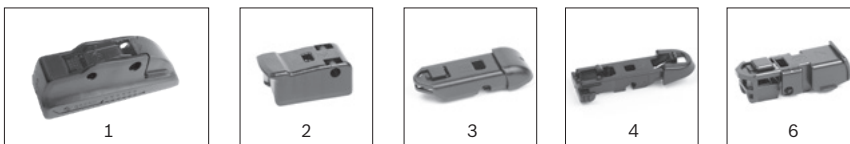

*Adapter is pre-installed on the windshield wiper.