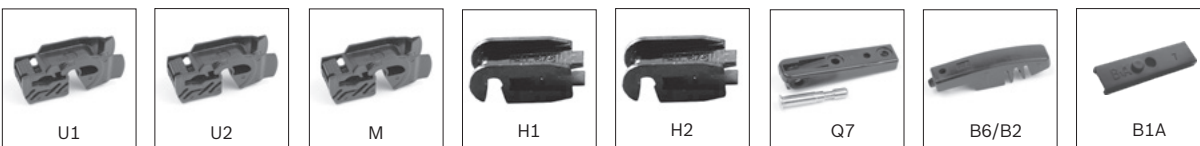

*Adapter is pre-installed on the windshield wiper.