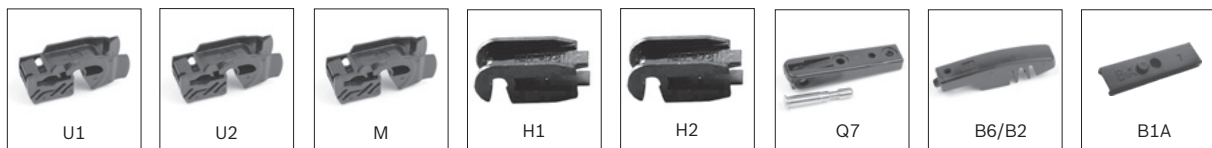

*Adapter is pre-installed on the windshield wiper.